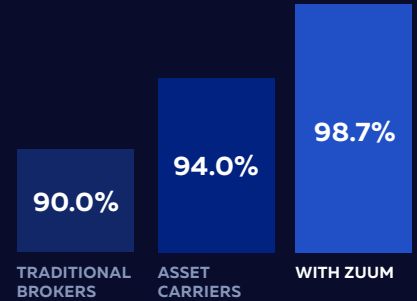

ZUUM SHIPPER BUSINESS & ENTERPRISE

SUPERCARGE YOUR TMS

Dependable Transportation. Lower Freight Cost. Instant Capacity

- + Validated top-tier service provider
- + Fastest deployment
- + Carrier and Broker management
- + Access +11,800 carriers nationwide
- + Actionable intelligence and reporting
- + Universal EDI/API integration

12-15%
cost savings per shipment

45%
faster load matching

IMPROVED SERVICE LEVELS

BUSINESS OPTIMIZATION

	1 YR	2 YR	3 YR
OPERATING INCOME POTENTIAL GAIN	0.3%	0.7%	1.1%
POTENTIAL CAPACITY INCREASE	2-5%	4-8%	8-15%
DECREASE IN OP-X SUPPLY CHAIN COST	5%	15%	25%