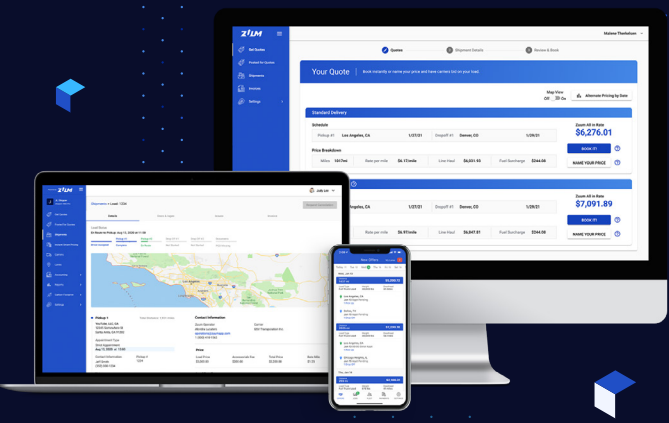

PROCESS AUTOMATION

Email | sales@zuumapp.com
Website | www.zuumapp.com