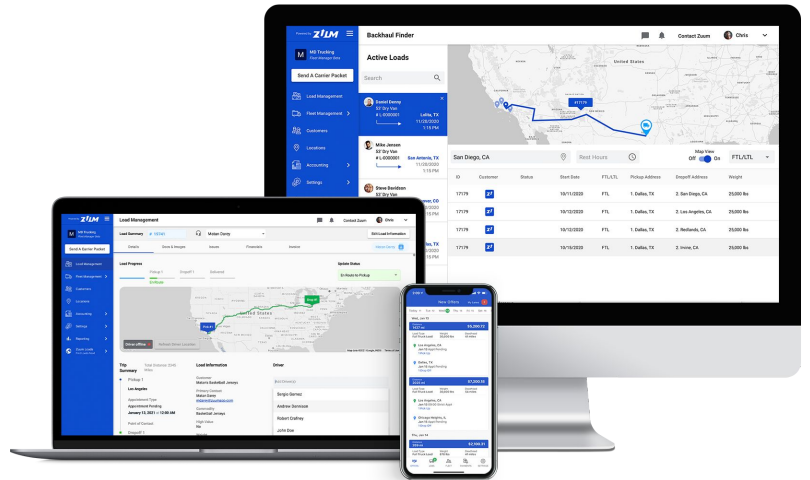

Carrier TMS (Fleet Manager) Solution

Trucking Perfected

Book profitable loads. Reduce operational cost, automate document management and maximize fleet profitability.

Fleet Manager from ZuumApp is a fully-integrated enterprise solution for transportation providers that want to take their organizations to the next level. If your company wants to become more efficient, offer superior customer service and boost profits, look no further than **Fleet Manager from ZuumApp**.

ZuumApp Fleet Manager technology suite bundles over 20 essential modules that manage the lifecycle of each shipment and automates operations and administration. From the pickup request through to the general ledger.

Fleet Manager helps carriers to

- Digitize your business
- Boost productivity
- Improve customer satisfaction
- Increase visibility
- Maximize profits
- Grow

Key Features

- Deliver scheduling and optimization
- P&D dispatch
- Driver management and communications
- Cross Dock Management
- Customer service
- API and EDI connections to shippers
- Shipment entry
- Rate engine / Pricing
- Invoicing (include EDI and EMAIL)
- Full A/R
- Full A/P
- Management Reporting