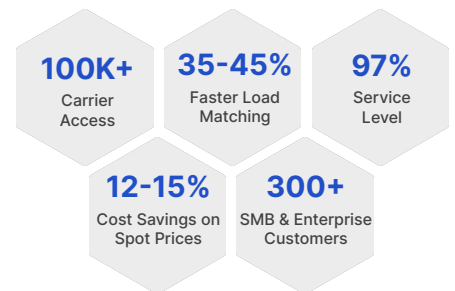

Improved Service Level