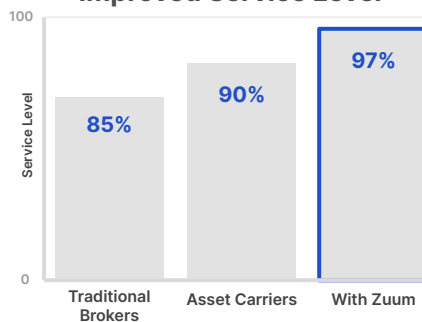

Improved Service Level