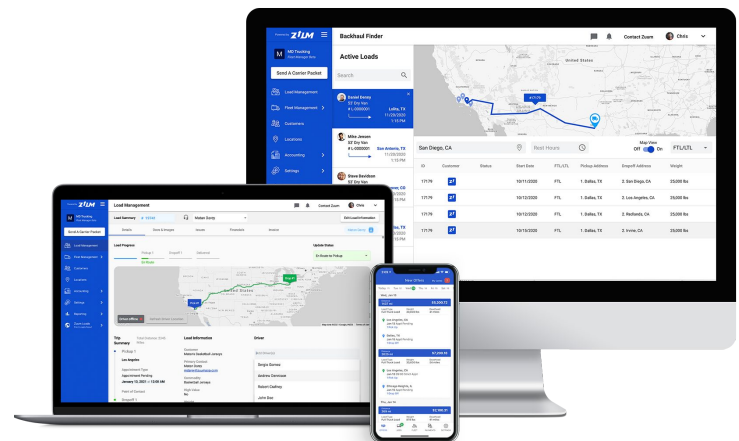

Customer
Traction

zuumcs@zuumapp.com
zuumapp.com
1-800-410-1563