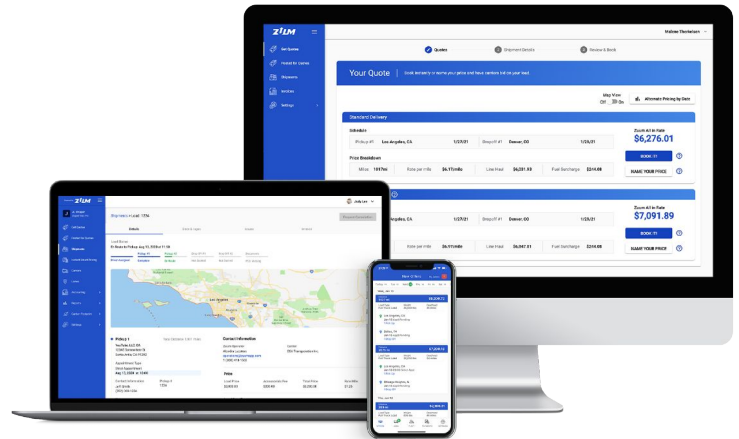

Need to Upgrade Your TMS?

Super Charge Your Shipper TMS

Dependable Transportation. Lower Freight Cost. Instant Capacity

Key Features

- Take Control with Instant Pricing**
 Get instant, real-time freight quotes for standard and expedited shipping. Low, predictable monthly fees, with no up-front costs.
- Reliable Capacity at your fingerprint**
 Increase your chances of finding a carrier faster and at a lower price by posting your shipments to ZUUM marketplace.
- 24/7 Visibility on Your Shipments**
 Track your shipments from pickup to delivery through our mobile app GPS tracking.
- Dynamic Procurement RFP & Routing Guide**
 View, manage and generate reports of all your RFP events in one place. Easily build a RFP bid, and invite your carriers and brokers to bid on your RFP events.
- Carbon Footprint**
 We offer carbon footprint reporting for shippers in an effort to build awareness on carbon emissions.

12-15%
Cost Savings
Per Shipment

Carrier TMS

Fleet Manager from ZuumApp is a fully-integrated enterprise solution for transportation providers that want to take their organizations to the next level. If your company wants to become more efficient, offer superior customer service and boost profits, look no further than **Fleet Manager from ZuumApp**.