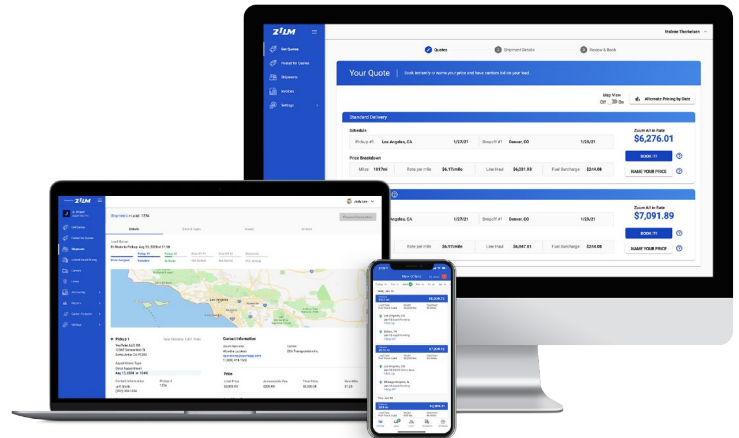

Shipper TMS

Super Charge Your TMS

Dependable Transportation. Lower Freight Cost. Instant Capacity

- Digitize your freight networks
- Strategic pricing tools & Dynamic RFPs
- End-to-end shipment visibility
- Fastest deployment
- Carbon reports & route optimization
- Validated top-tier service provider
- Access +25,000 carriers nationwide
- Actionable intelligence and reporting
- Universal EDI/API integration

Key Features

- **Take Control with Instant Pricing**
Get instant, real-time freight quotes for standard and expedited shipping. Low, predictable monthly fees, with no up-front costs.
- **Reliable Capacity at your fingerprint**
Increase your chances of finding a carrier faster and at a lower price by posting your shipments to Zuum marketplace.
- **24/7 Visibility on Your Shipments**
Track your shipments from pickup to delivery through our mobile app GPS tracking.
- **Dynamic Procurement RFP & Routing Guide**
View, manage and generate reports of all your RFP events in one place. Easily build a RFP bid, and invite your carriers and brokers to bid on your RFP events.
- **Carbon Footprint**
We offer carbon footprint reporting for shippers in an effort to build awareness on carbon emissions.