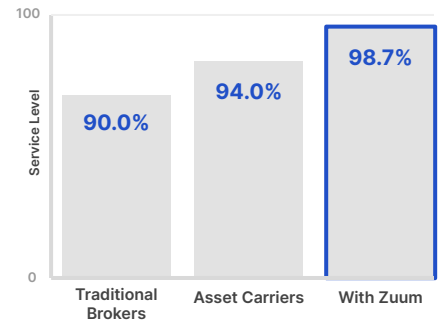

12-15%
Cost Savings Per Shipment

Business optimization

	1 Year	2 Years	3 Years
Operating Income Potential Game	0.3%	0.7%	1.1%
Potential Productivity Increase	2-5%	4-8%	8-15%
Decrease in op-x Supply Chain Cost	5%	15%	25%

Projection with assumption of critical mass

Process Automation

Better Service Level

Customer Traction

zuums@zuumapp.com
zuumapp.com
1-800-410-1563